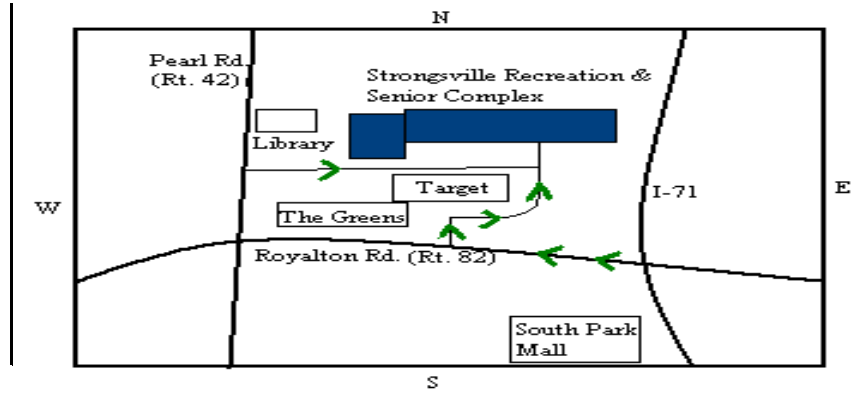

The Strongsville Recreation  
& Senior Complex  
18100 Royalton Road  
Strongsville, Ohio 44136  
(440) 878-6000  
(located behind Target)

Directions and Map

I- 71 To the Strongsville Rt. 82 West Exit (Royalton Rd.)

Take Route 82 West approximately 1 mile to The Greens of Strongsville. Turn right into the Target drive. Follow signs to the Recreation Complex.

Hotels	Address	Phone / Fax	Web Address / Email
Holiday Inn Strongsville - close	15471 Royalton Road Strongsville, Ohio 44136	440-238-8800 1 877 863 4780	<a href="http://holidayinn.com">holidayinn.com</a>
Super 8 -close	15385 Royalton Road Strongsville, Ohio 44136	440-238-0197	<a href="http://super8strongsvilleoh.com">super8strongsvilleoh.com</a>
Cleveland Airport Marriott	4277 W. 150th Street Cleveland, Ohio 44135	216-252-5333 / 440-252-9404	<a href="http://www.Marriotthotels.com">http://www.Marriotthotels.com</a>
Courtyard by Marriott	7345 Engle Road Middleburg Heights, Ohio 44130	440-243-8785 / 440-243-8835	<a href="http://marriott.com">marriott.com</a>
Hampton Inn and Suites .....	7074 Engle Road Middleburg Heights, Ohio 44130	440-234-0206 / 440-234-0208	<a href="http://www.hamptoninn.com">www.hamptoninn.com</a>